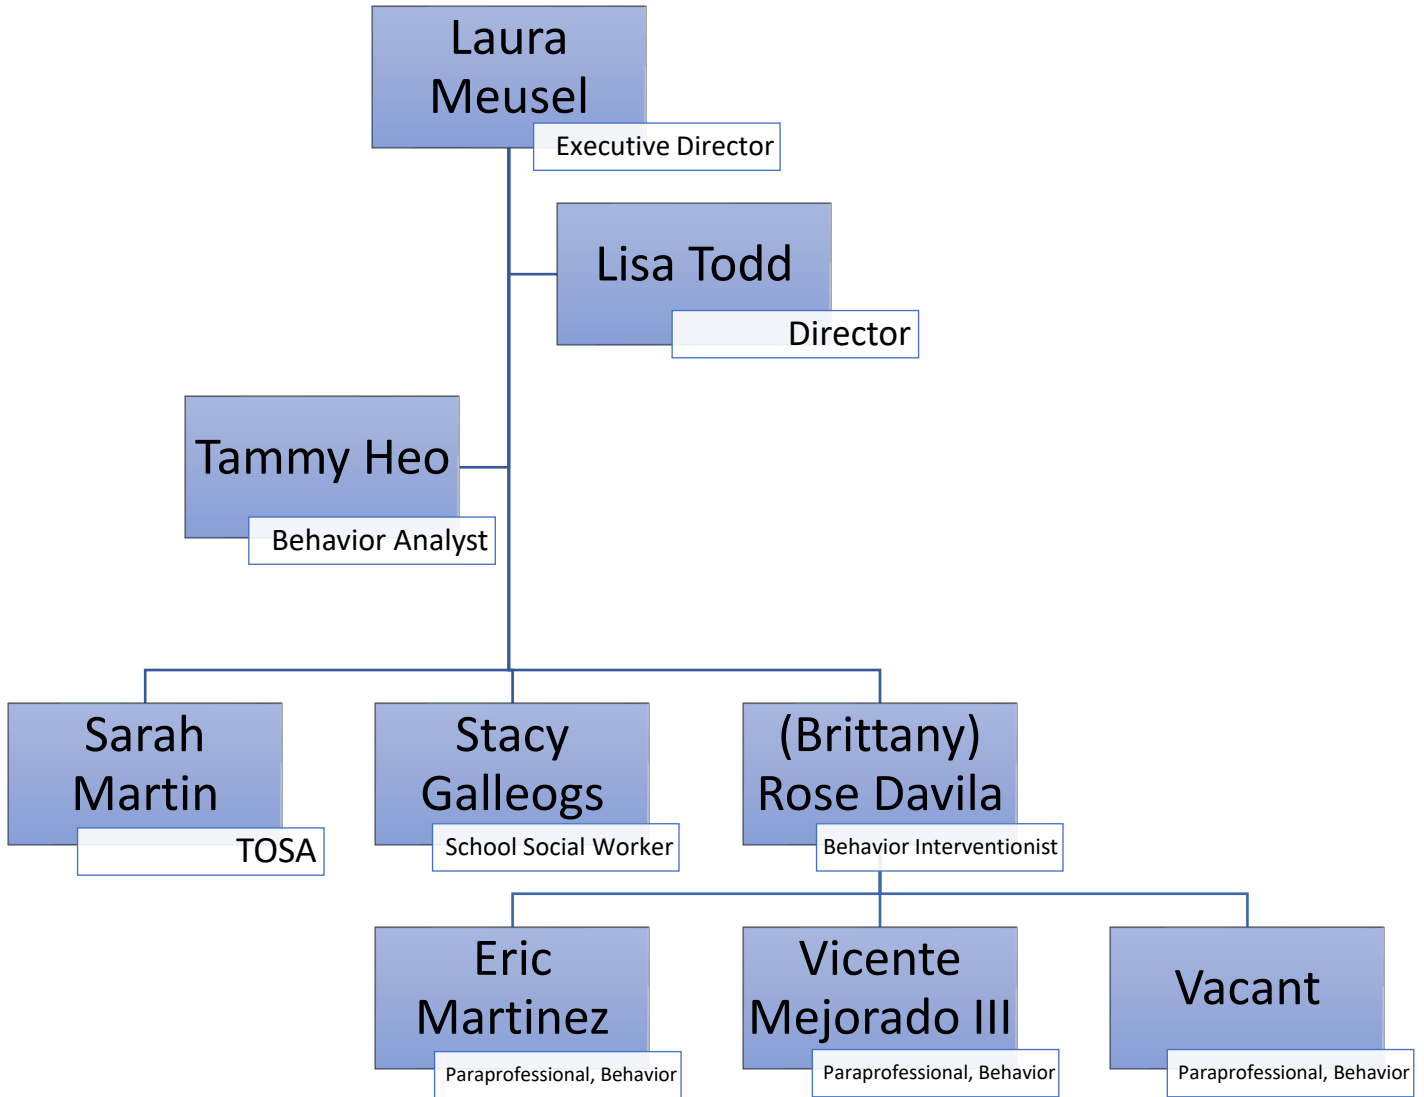

Behavior Support Team Organizational Chart
General Education, Student Support Services

Job Description Links

[Executive Director](#)

[Director](#)

[Behavior Analyst](#)

[TOSA](#)

[Social Worker](#)

[Behavior Interventionist](#)

[Paraprofessional](#)